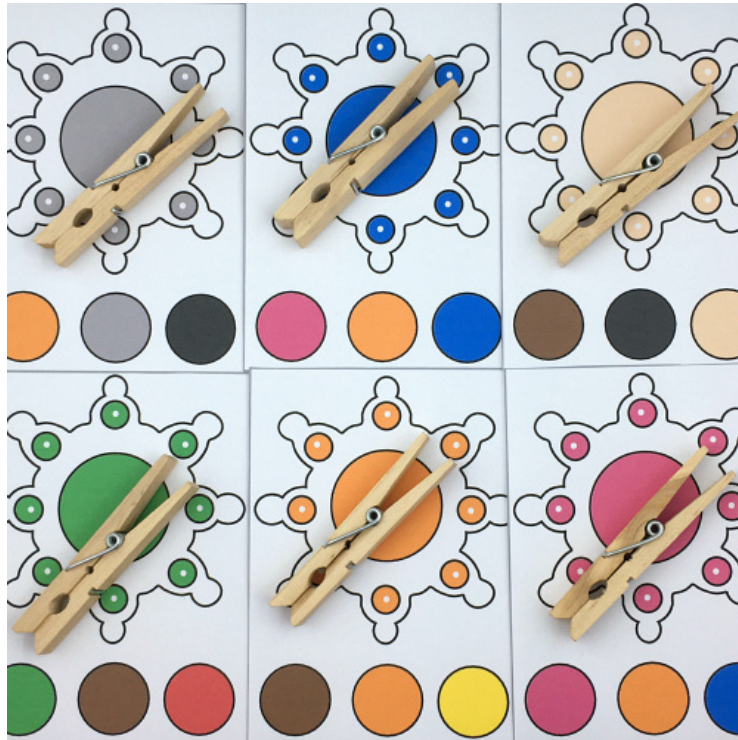

Snowflake Color Clips

Instructions: Print on cardstock paper ... cut out and laminate. Children clip a clothespin on the matching color on each card. Play continues until all cards have been clipped.